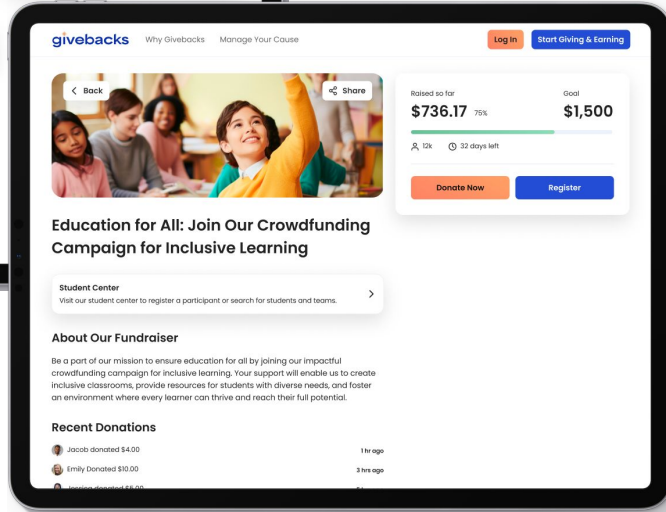

Education for All: Join Our Crowdfunding Campaign for Inclusive Learning

About Our Fundraiser

Recent Donations

- Jacob donated $4.00 1 hr ago
- Emily Donated $10.00 3 hrs ago